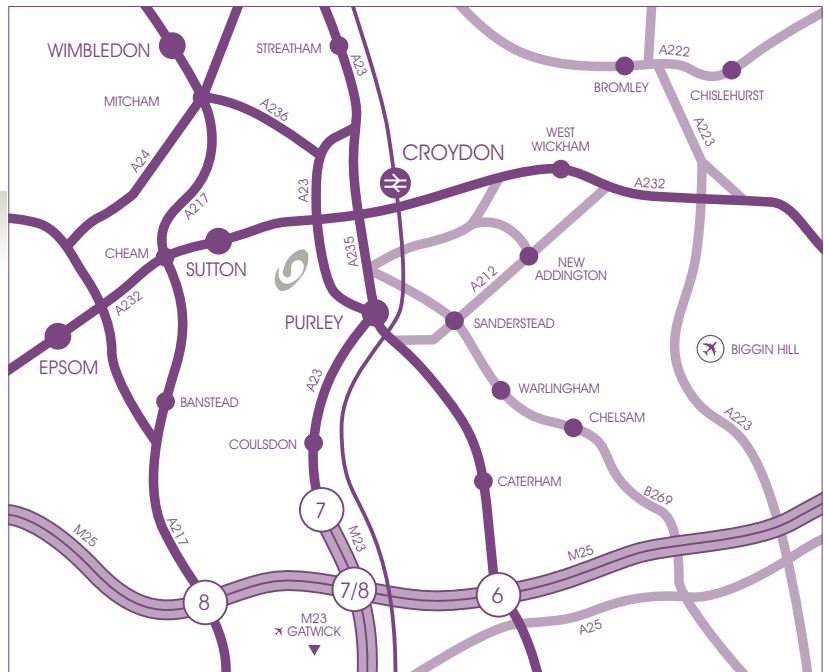

Premier Showfreight Limited

Airport House
Purley Way
Croydon
Surrey
CR0 0XZ
United Kingdom

T +44 (0)20 8915 1070
F +44 (0)20 8915 1050
E info@premiershowfreight.com
W www.premiershowfreight.com

Directions

By Car: Airport House is situated on the main London to Gatwick route, the A23, just south of Croydon and Purley Way. By road, Airport House is 45 minutes drive from Heathrow, 20 minutes from Gatwick and just a 10 minute drive from junction 7/8 on the M25 and M23 interchange

By Train: East Croydon station is just a 20 minute journey from London Victoria.

By Courtesy Bus: A courtesy bus is available from East Croydon station to Airport House.

Monday – Friday
East Croydon station – Airport House
07:30 - 08:00
08:30 - 09:00

Airport House – East Croydon station
16:00 - 16:20
17:00 - 17:20
18:00 - 18:20

By Bus: Take bus no. 119, from stop E7 located opposite East Croydon station, going towards the Collonades, Purley Way.

Parking: There is parking available at airport house.

INTERNATIONAL EXHIBITION FREIGHT MANAGEMENT