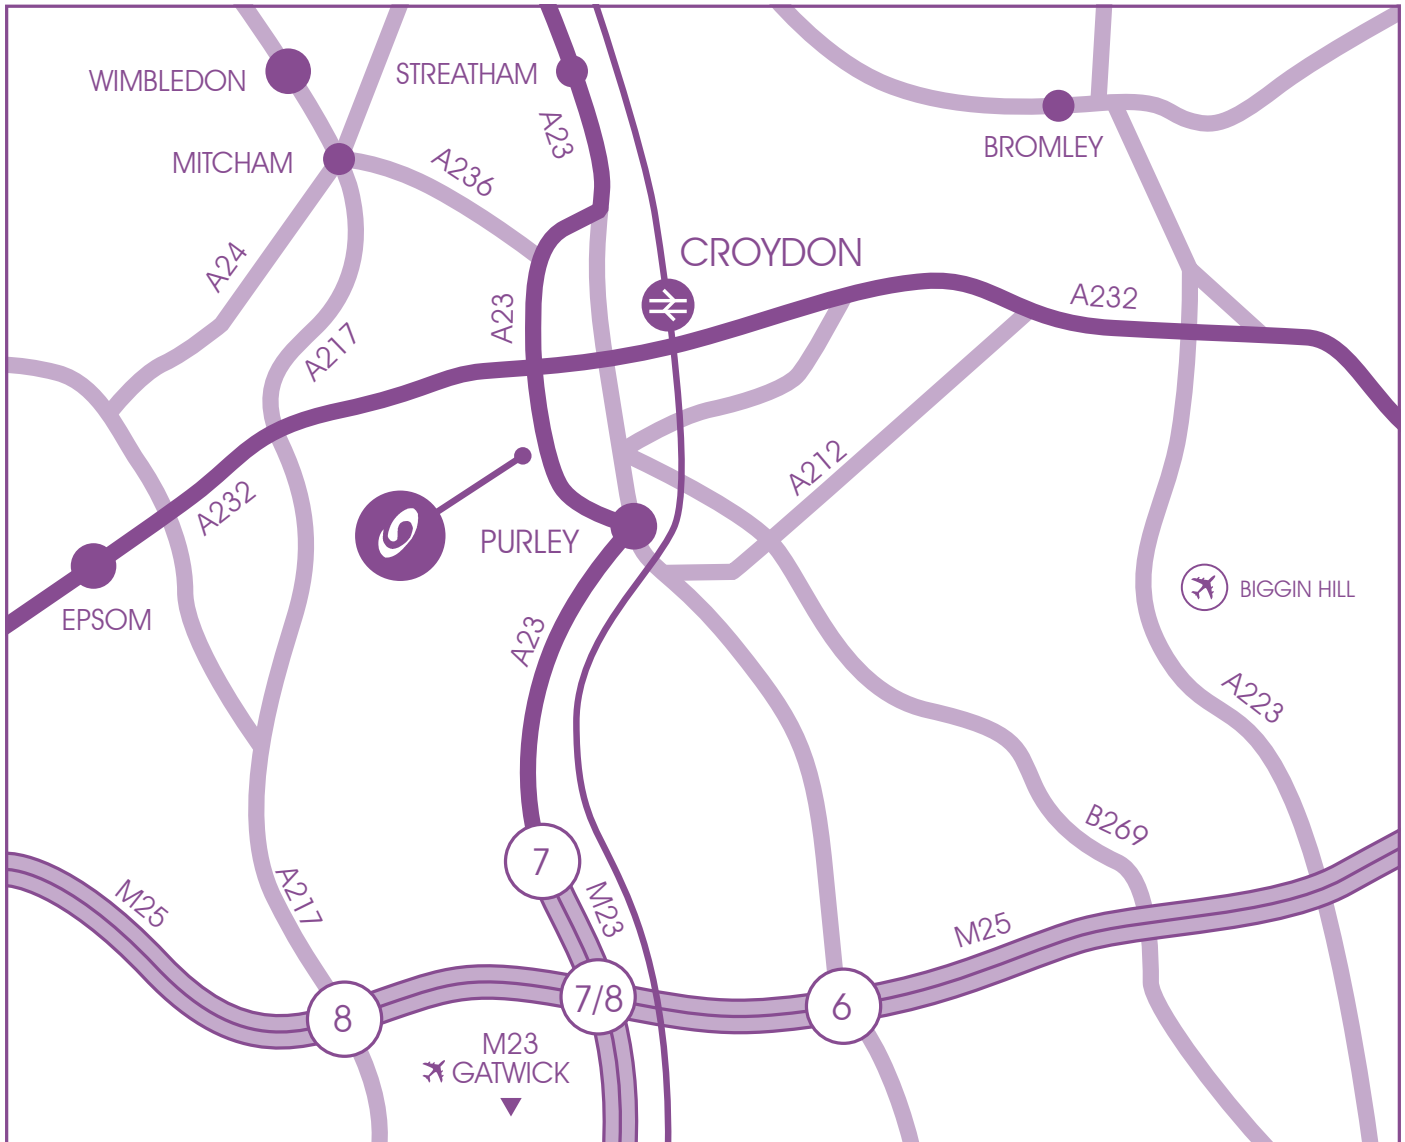

Head Office - Croydon

Premier Showfreight Limited

Airport House
Purley Way
Croydon
Surrey
CR0 0XY
United Kingdom

T: +44 (0)20 8915 1070
F: +44 (0)20 8915 1050
E: info@premiershowfreight.com

Directions:

By Car:

Airport House is situated on the main London to Gatwick route, the A23, just south of Croydon and Purley Way. There is plenty of parking at the front and rear of Airport House. We are 45 minutes drive from Heathrow, 20 minutes from Gatwick and just a 10 minute drive from junction 7/8 on the M25 and M23 interchange.

By Train:

East Croydon station is just a 20 minute journey from London Victoria.