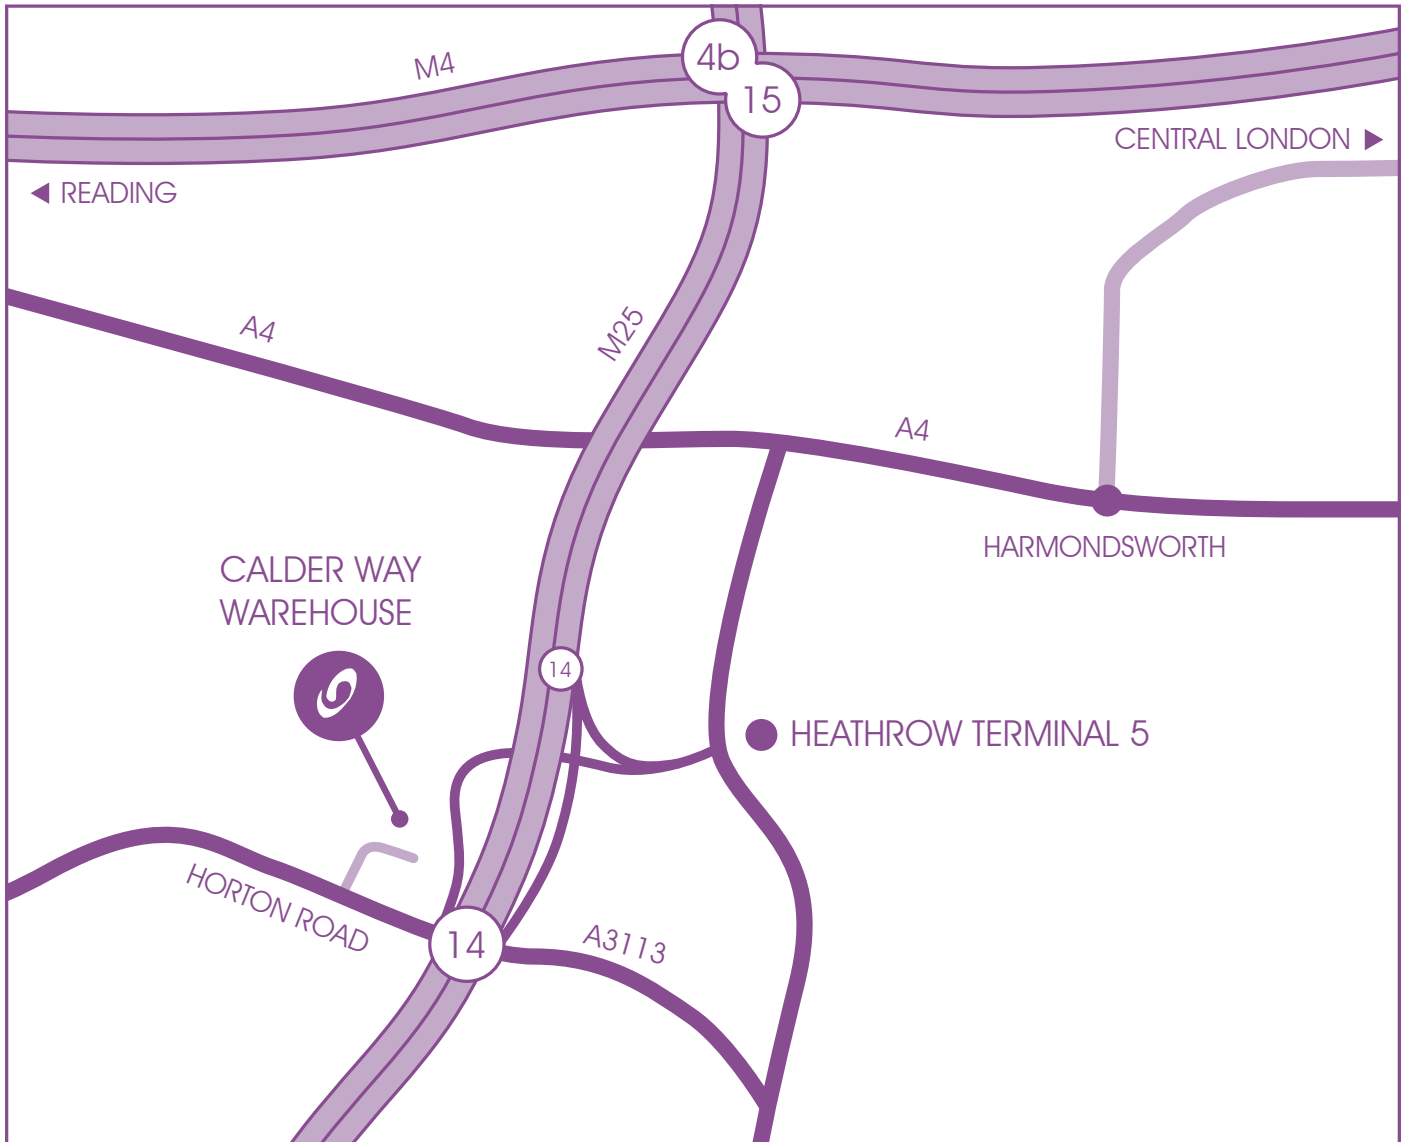

## Warehouse - Colnbrook (Deliveries only)

Premier Showfreight Limited

C/o UTi Worldwide Limited  
Skyway 14  
Calder Way  
Colnbrook, Slough  
Berkshire  
SL3 0BQ  
United Kingdom

Directions:

By Road:

At M25 exit junction 14, towards A3113 / Heathrow Airport (Terminal 4 & cargo). At roundabout exit onto Horton Road. Take first right onto Calder Way. Arrive at Skyway 14, Calder Way, Slough, SL3 0BQ